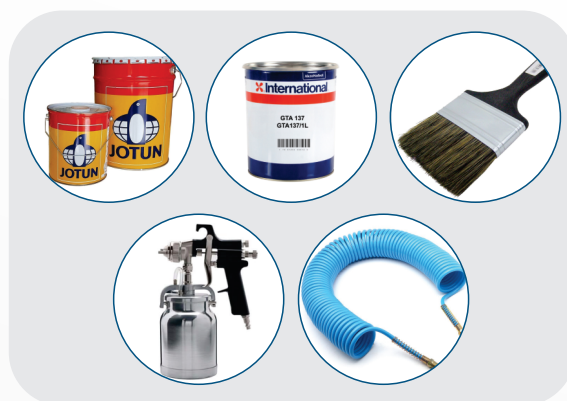

MATERIAL PARA PINTURA

PAINT MATERIAL

- Tintas, solventes, acessórios e insumos para pintura
  Paints, solvents, accessories and supplies for painting